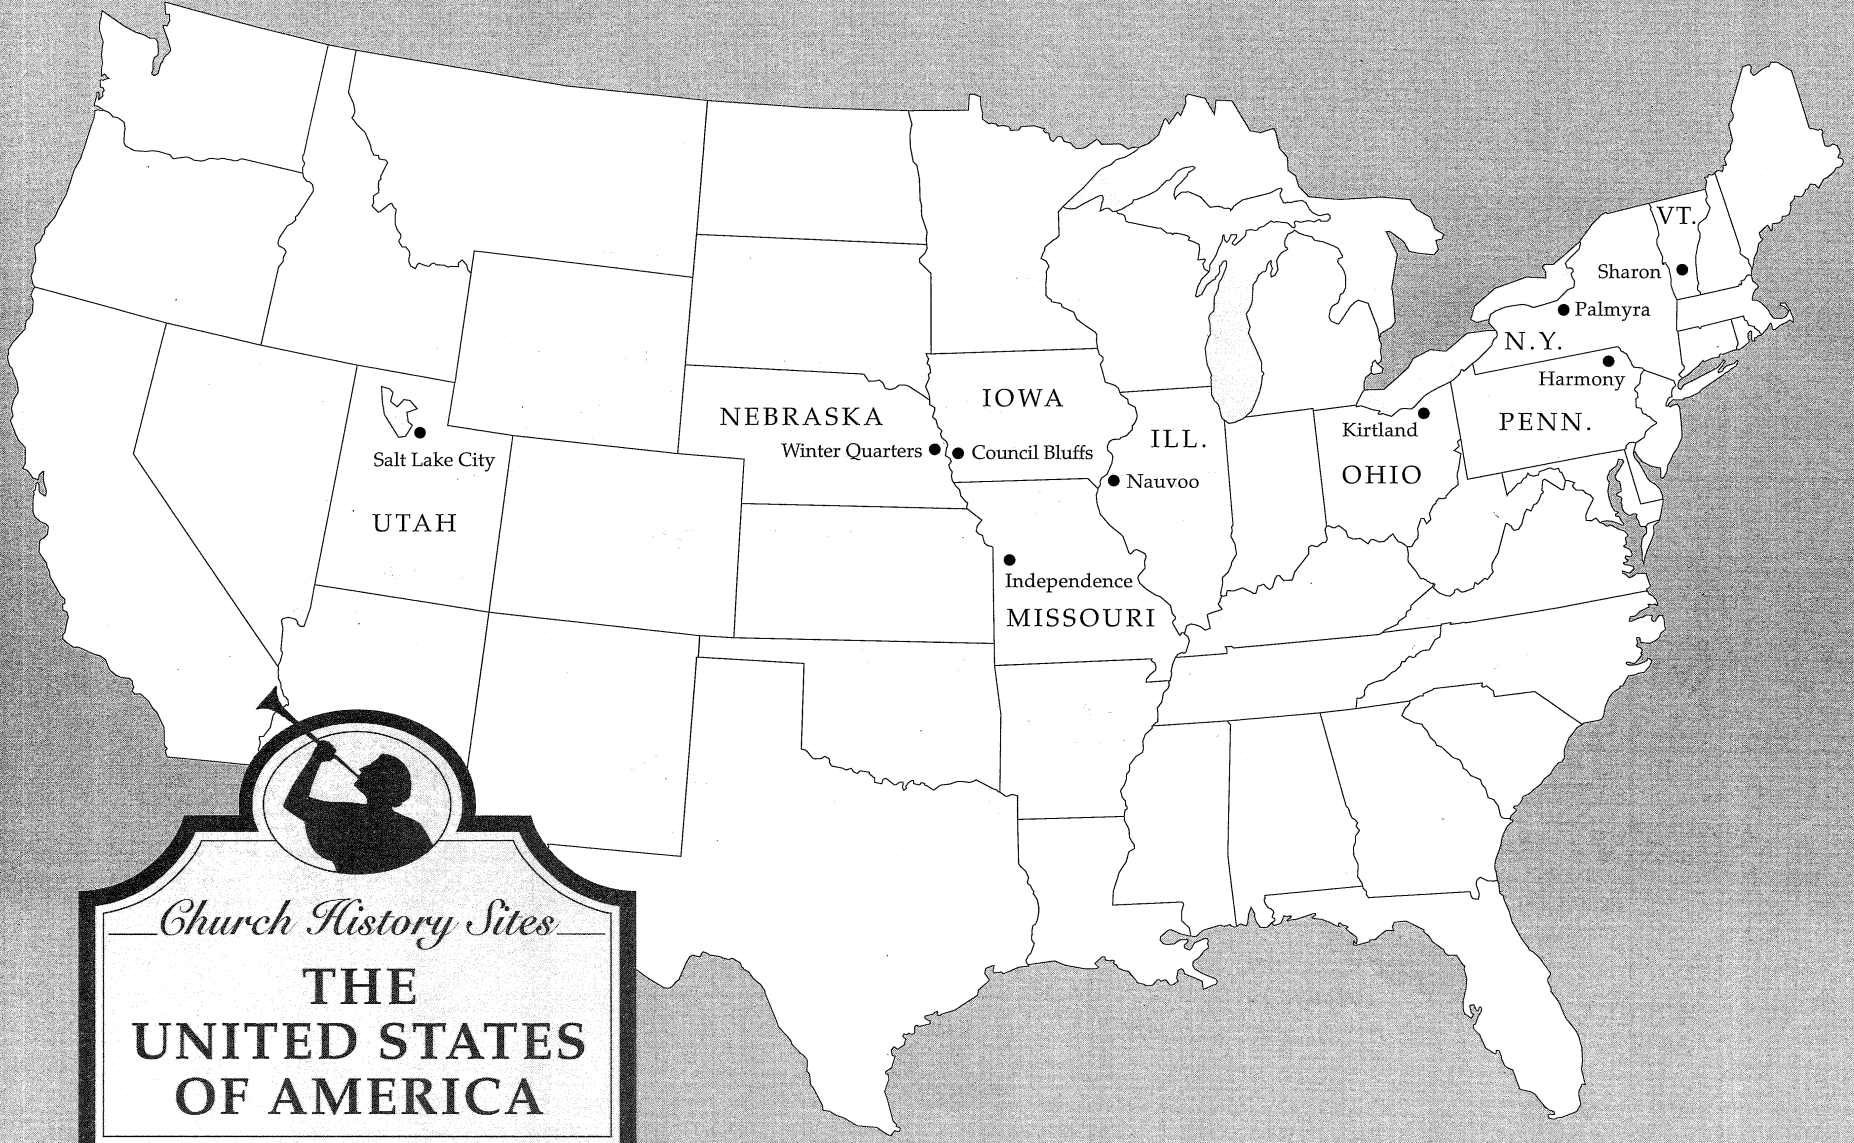

# Church History Maps

*Church History Sites*

**THE  
UNITED STATES  
OF AMERICA**

*Church History Sites*  
**NEW YORK AND  
PENNSYLVANIA**

Martin Harris Home ■ ● Palmyra

Smith Home ■ ▲ Hill Cumorah

Fayette ●

Seneca Lake

Cayuga Lake

South Bainbridge ●

Colesville ●

Harmony ●

NEW YORK

PENNSYLVANIA

Susquehanna River

Unadilla River

LAKE ERIE

● Painesville

● Mentor

● Thompson

● Kirtland

Chagrin River

● Orange

GEAUGA

● Amherst

CUYAHOGA

● Hiram

● Mantua

● Shalersville

● Freedom

● Ravenna