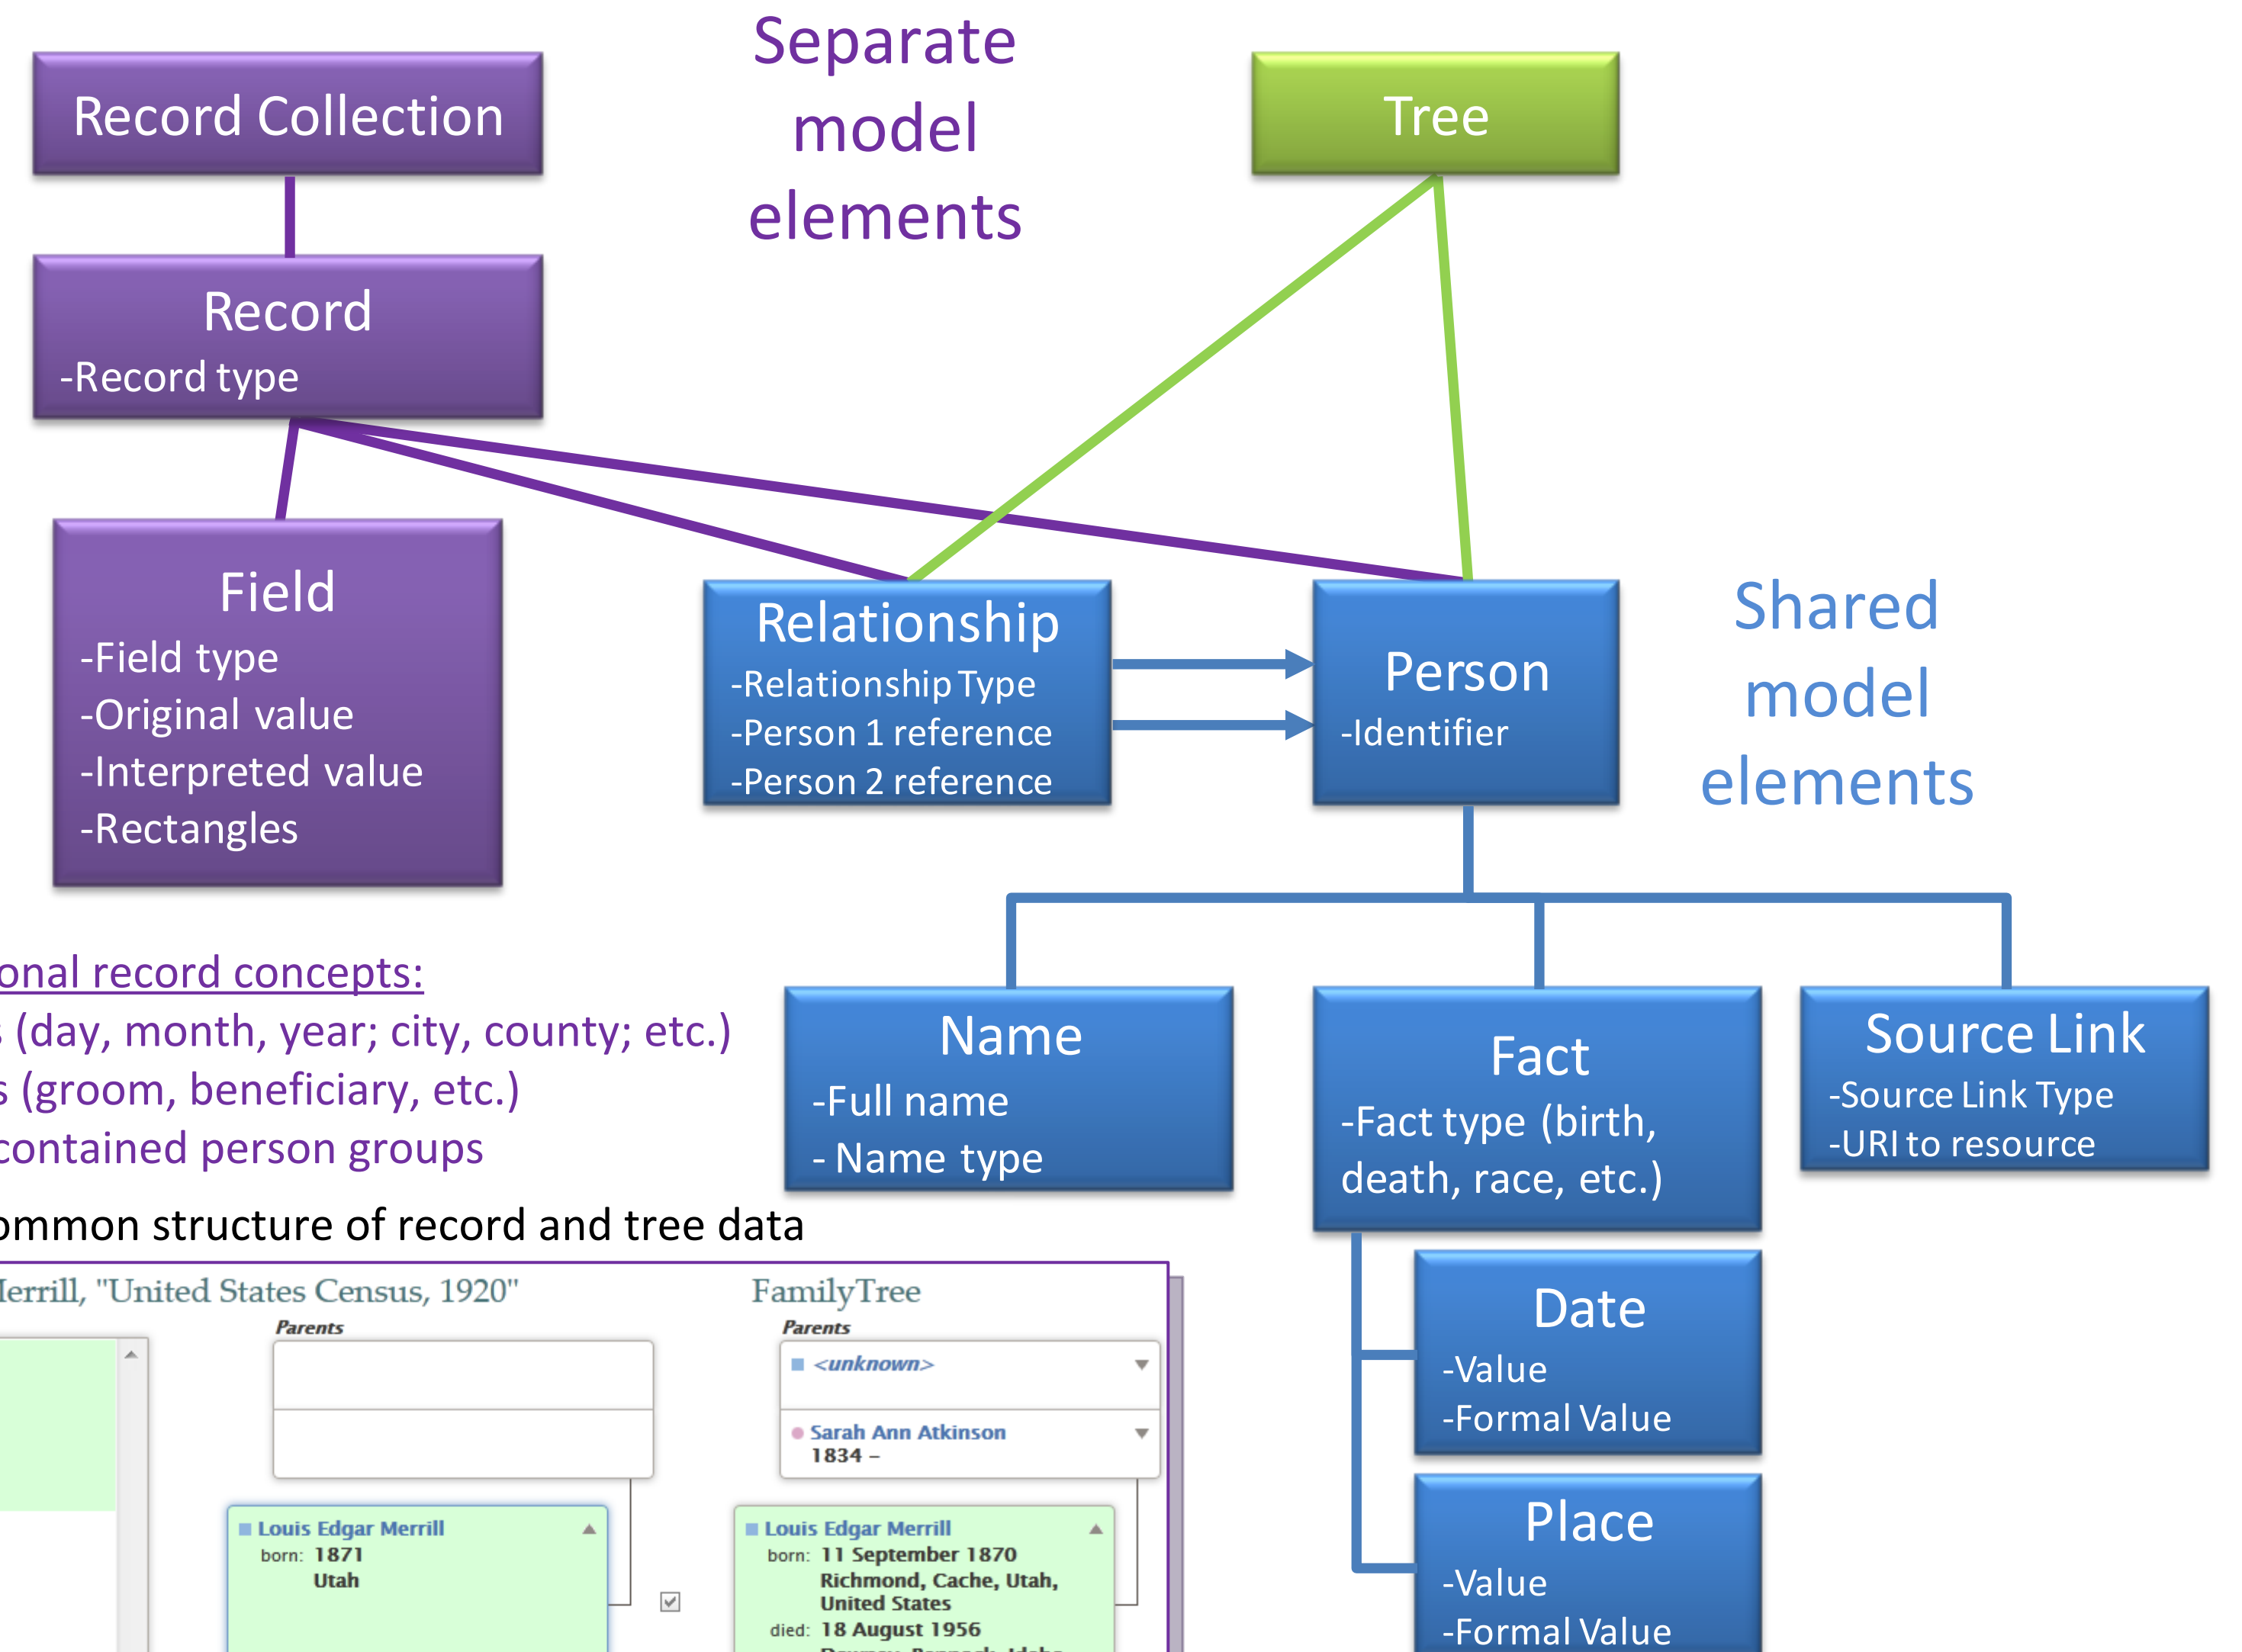

Beyond GEDCOM: Modeling Genealogical Source Record Data

Randy Wilson, FamilySearch
wilsonr@familysearch.org

What is "record data?"

Structured data that allows the computer to understand what the record says about the people that it mentions.

L. Edgar Merrill

Vernor Hendrick Merrill
b. 2 June 1906, Utah
d. 5 Oct 1906
Richmond, Cache, Utah

Clara Hendricks

Record data:

What we believe the record says about the people it mentions, or what it strongly implies

Tree data:

What we believe is true about the people in the tree

Original source document image

United States Census, 1920 > 4390330 > Image 1051 of 1134

NAME	RELATION	SEX	AGE	PERSONAL DESCRIPTION
Basis Ellen	Son	M	49	Utah 1871
Spencer	Son	M	46	Utah 1874
Johnnie Rudd	Wife	F	42	Utah 1878
Bessie J.	Wife	F	33	Utah 1887
Walt Joseph	Head	M	20	Utah 1900
Erna	Wife	F	18	Utah 1902
Alta E.	Daughter	F	16	Utah 1904
Samuel Milton	Son	M	17	Utah 1903
Vedra E.	Daughter	F	14	Utah 1906
Belma H.	Son	M	14	Utah 1906
Bylida W.	Daughter	F	13	Utah 1907
Merrill Louis Edgar	Head	M	49	Utah 1871
Clara H.	Wife	F	46	Utah 1874
Norma	Daughter	F	20	Utah 1900
Audene C.	Daughter	F	19	Utah 1901
Malcolm H.	Son	M	16	Utah 1904
Thais A.	Son	M	11	Utah 1909
Theola C.	Daughter	F	7	Utah 1913

Record details view

Louis Edgar Merrill, "United States Census, 1920"

Name: Louis Edgar Merrill
Residence: Cache, Utah
Estimated Birth Year: 1871
Age: 49
Birthplace: Utah
Gender: Male
Race: White
Marital Status: Married
Father's Birthplace: 1821861
Mother's Birthplace: 4390330
Film Number: 01051
Digital Folder Number: 4390330
Image Number: 01051
Sheet Number: 3